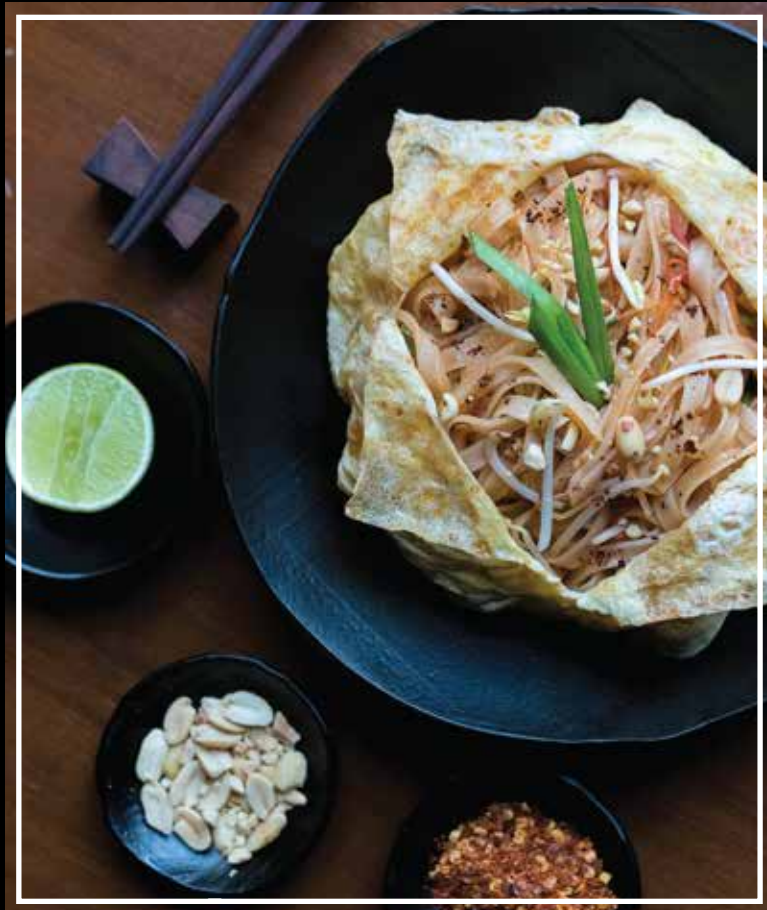

Honk's own stir fry noodles
prawn ₹850
chicken ₹775
vegetable ₹750

Pad thai noodles
prawn ₹850
chicken ₹775
vegetable ₹750

Thai basil udon noodles ₹775/₹750
Chicken/vegetable

Bangkok street cart basil fried rice
prawn ₹850
chicken ₹775
vegetable ₹750

Noodles & Rice